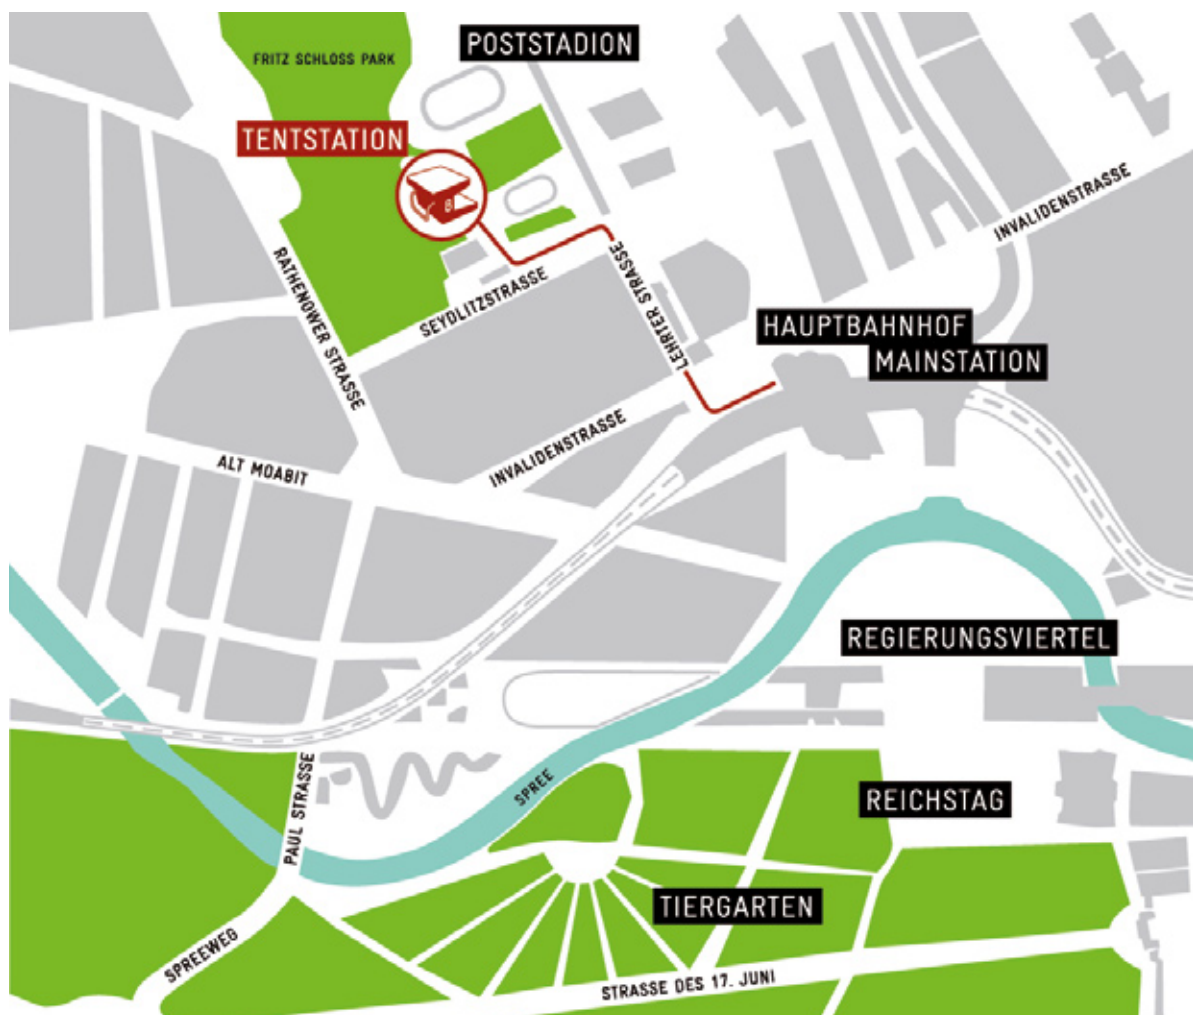

Location in Berlin: situated in a 15-minute walking distance from/to the Brandenburg Gate and from/to the „Reichstag“. After a 15-minute public transportation ride you reach the Berlin districts of Prenzlauerberg, Friedrichshain and Kreuzberg

Arrival by train: Use the exit to „Invalidenstrasse“ and turn left to „Invalidenstrasse“. 100 meters on turn right to „Lehrter Strasse“ and subsequently turn left to „Seydlitzstrasse“. 100 meters on the parking lot of the Tentstation camping site appears on the right side of the street. The entrance to the camping site is situated behind the parking lot on the left side opposite the entrance to the indoor bath.

Arrival by car: Drive in direction to inner city/directly to the new Berlin central railway station. Turn left from „Invalidenstrasse“ to „Seydlitzstrasse“ after 100 meters. 100 meters on the Tentstation parking lot appears on the right side of the street. The entrance to the camping site is behind the parking lot on the left side opposite the entrance of the indoor bath.

Keep in mind: There are two streets with the same name in Berlin. Tentstation is in the Seydlitzstraße in Mitte-Tiergarten with the postcode 10557

Arrival by aero plane (Berlin Tegel airport): Go by bus number TXL (destination „Mollstrasse/Prenzlauer Allee“) till you reach the stop „Hauptbahnhof“ (approx.: 20 minutes). Take the same way as above (arrival by train).

PRICE: FOR ADULTS 11 EURO P. P./NIGHT
CHILDREN FROM 13 TO 17 PAY 8 EURO.
CHILDREN FROM 5 TO 12 PAY 5 EURO.

Tent rental: 4 Euro per night, Camping mat rental: 1 Euro per night.
Proper toilets, showers and washbasins are available at no extra cost.
Tentstation is for tents only.
Cars can be left without charge at the parking lot in front of the premises.

CONTACT: MAIL@TENTSTATION.DE, WWW.TENTSTATION.DE, TEL +49.30.39404650,
FAX + 49.30.39404651, CAMPSITE ADDRESS: SEYDLITZSTR 6, D-10557 BERLIN